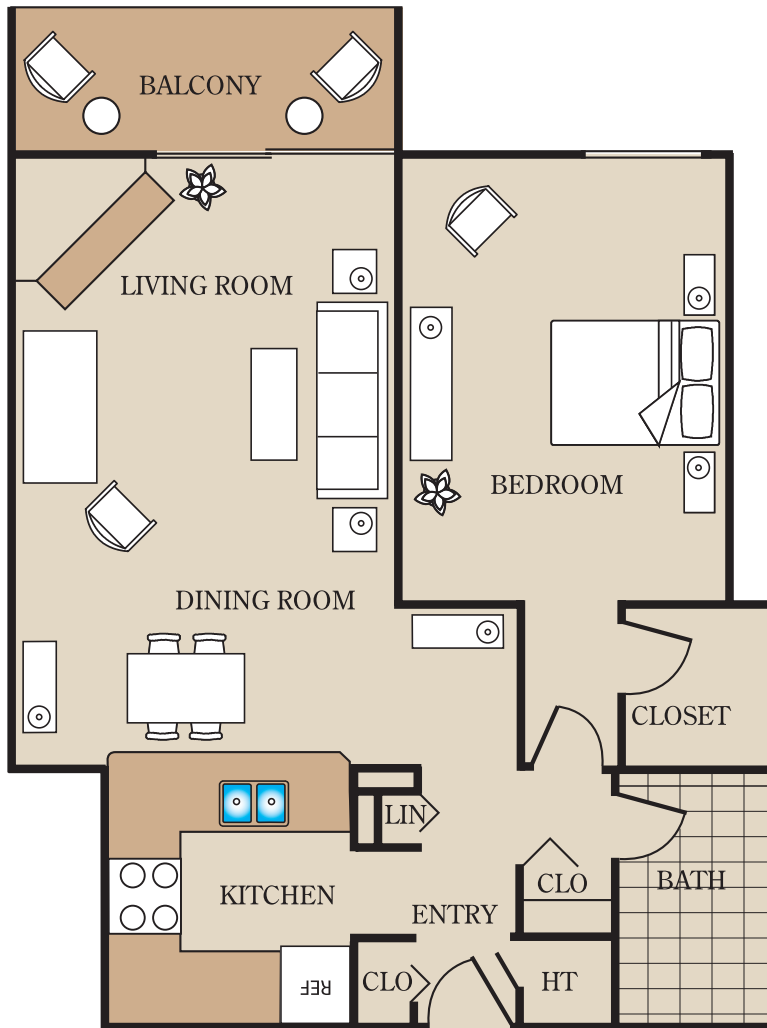

Plan A

One Bedroom
One Bath
750 sq. ft.

WOODLAND CREEK
LUXURY APARTMENTS

333 Wood Creek Road | Wheeling, IL 60090 | 847-225-9100